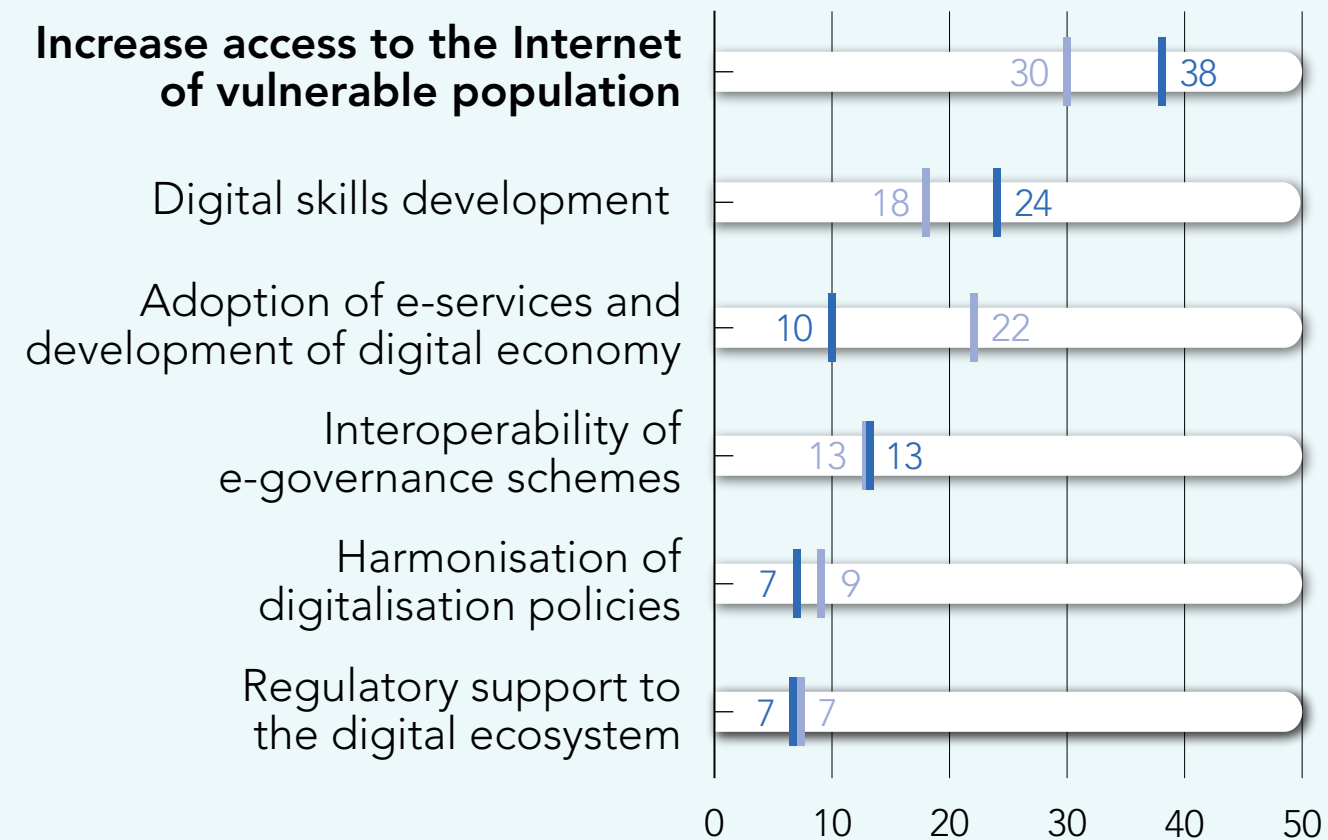

# Ensuring a just digital and green transition in the South Mediterranean

South Mediterranean countries (SMCs) respondents | EU respondents

## To what extent are the following elements a challenge for an *inclusive digital transition*?

Mean (1-very low to 5-very high)

## What should be the main *EU-SMCs cooperation priority*?

% of total responses