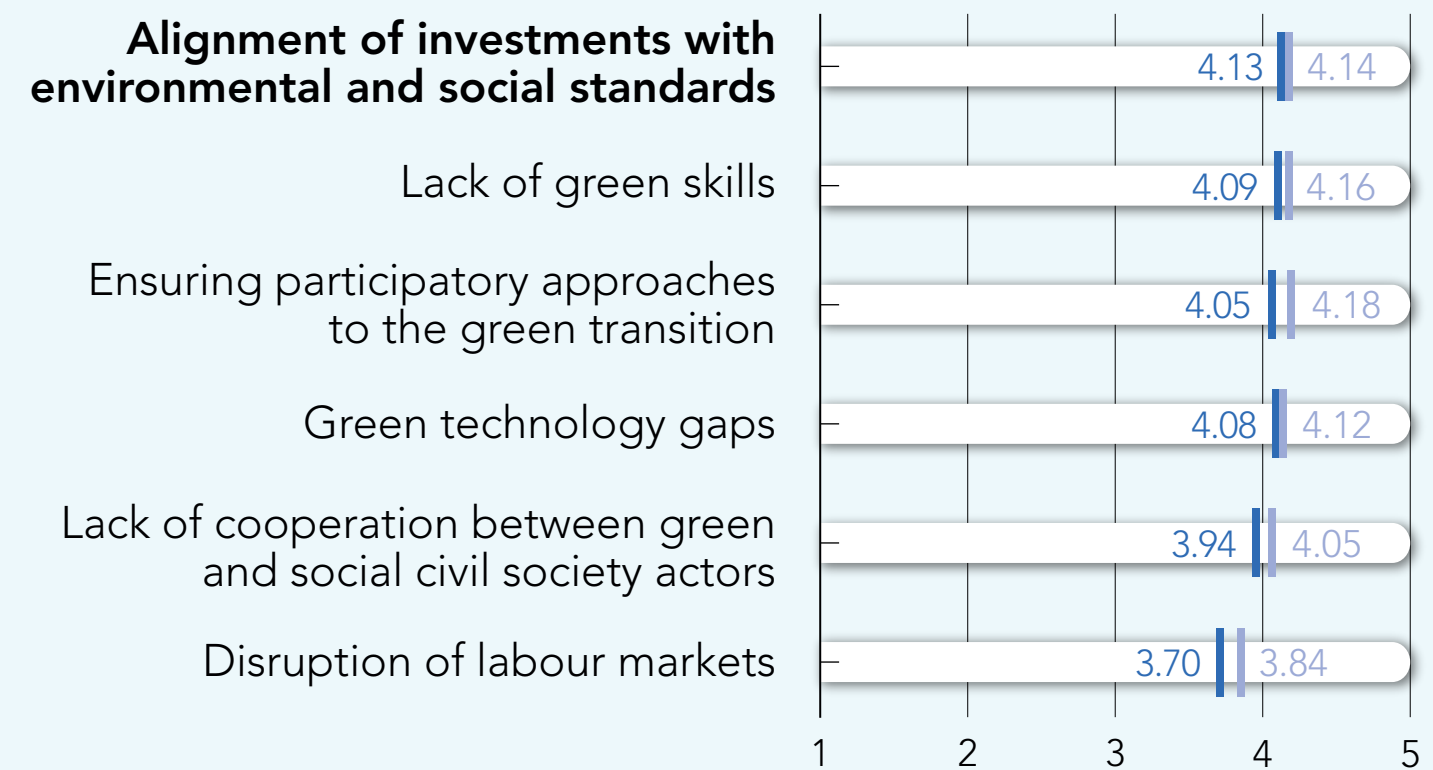

## To what extent are the following elements a challenge for an *inclusive digital transition*?

Mean (1-very low to 5-very high)

## What should be the main *EU-SMCs cooperation priority*?

% of total responses

## To what extent are the following elements a challenge for an *inclusive green transition*?

Mean (1-very low to 5-very high)