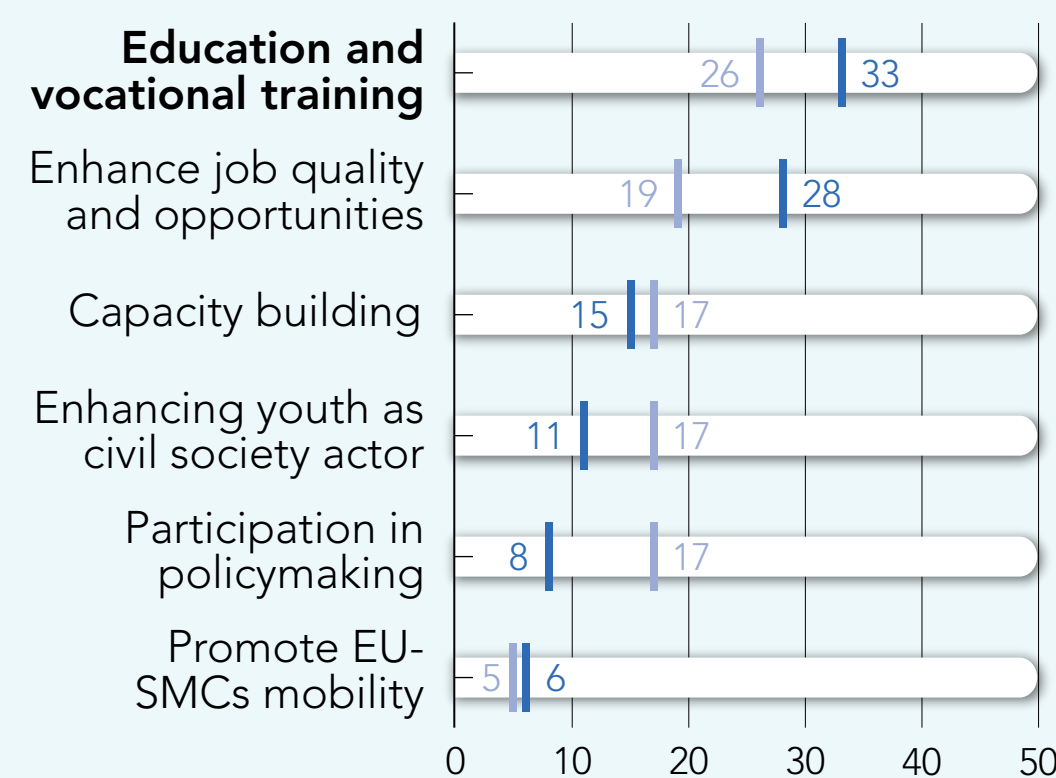

Towards more equal societies in the South Mediterranean

South Mediterranean countries (SMCs) respondents | EU respondents

What is the main challenge while dealing with gender equality?

% of total responses

What is the main challenge while promoting active youth citizenship?

% of total responses

To what extent has Covid-19 impacted the following migration-related elements?

Mean (1-very low to 5-very high)

In order to overcome those challenges, to what extent should the EU-SMCs cooperation prioritise...

Mean (1-very low to 5-very high)

% of total responses

% of total responses