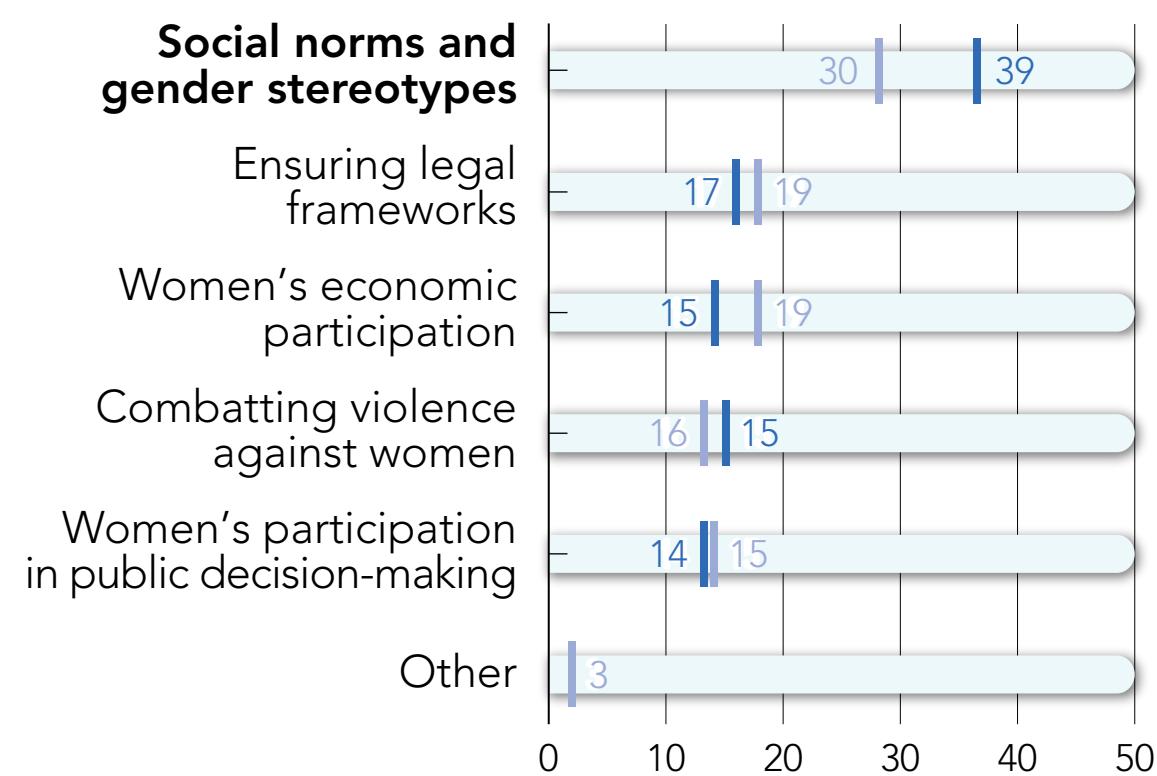

Towards more equal societies in the South Mediterranean

South Mediterranean countries (SMCs) respondents | EU respondents

What is the main challenge while dealing with gender equality?

% of total responses

What is the main challenge while promoting active youth citizenship?

% of total responses

To what extent has Covid-19 impacted the following migration-related elements?

Mean (1-very low to 5-very high)

In order to overcome those challenges, to what extent should the EU-SMCs cooperation prioritise...

Mean (1-very low to 5-very high)

% of total responses

% of total responses