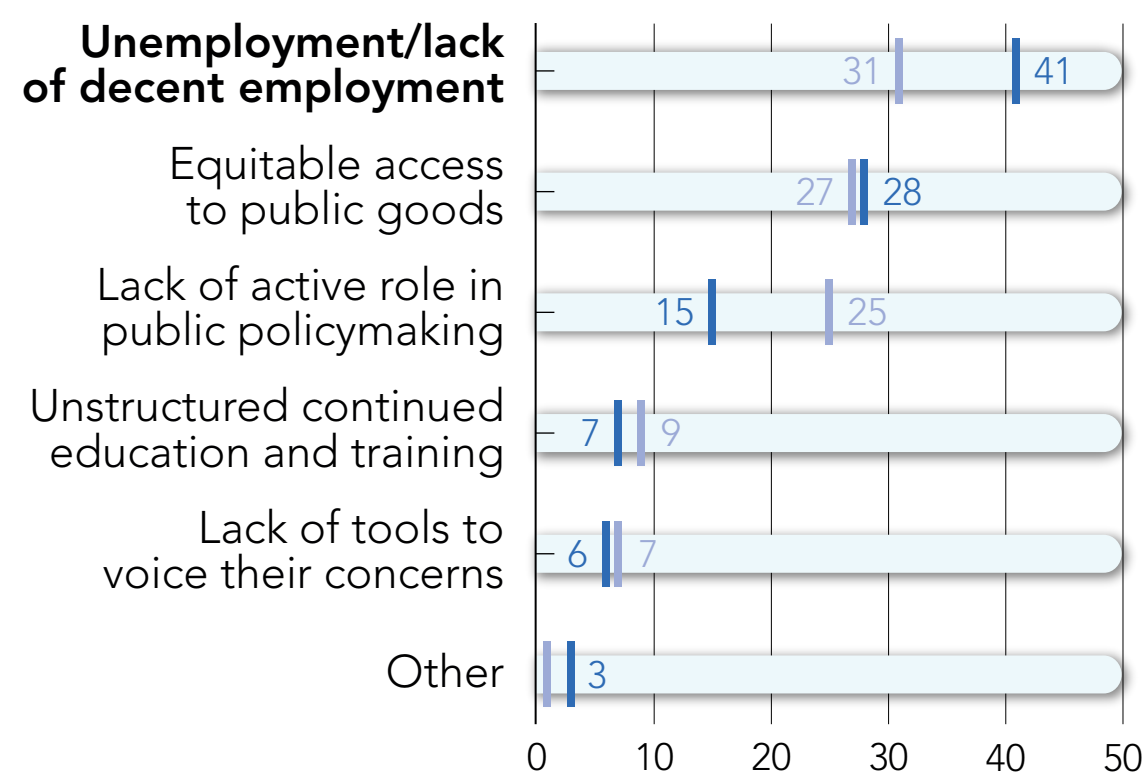

Towards more equal societies in the South Mediterranean

South Mediterranean countries (SMCs) respondents | EU respondents

What is the main challenge while dealing with gender equality?

% of total responses

What is the main challenge while promoting active youth citizenship?

% of total responses

To what extent has Covid-19 impacted the following migration-related elements?

Mean (1-very low to 5-very high)

In order to overcome those challenges, to what extent should the EU-SMCs cooperation prioritise...

Mean (1-very low to 5-very high)

% of total responses

% of total responses