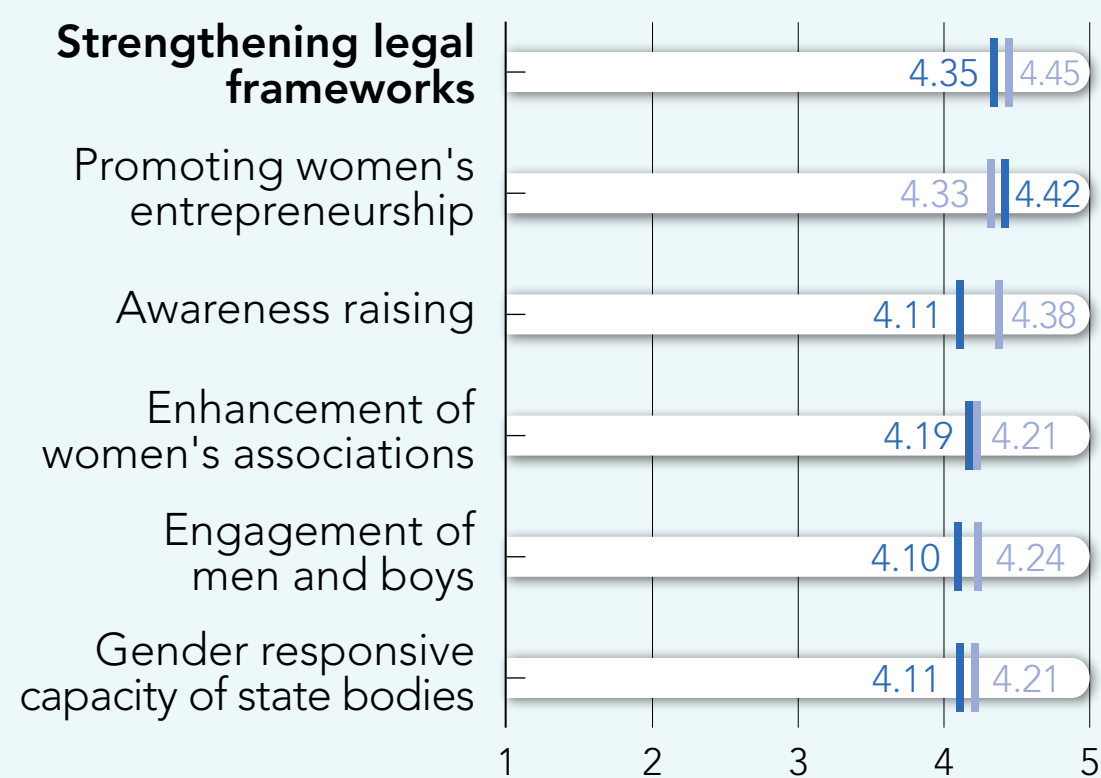

Towards more equal societies in the South Mediterranean

South Mediterranean countries (SMCs) respondents | EU respondents

What is the main challenge while dealing with gender equality?

% of total responses

What is the main challenge while promoting active youth citizenship?

% of total responses

To what extent has Covid-19 impacted the following migration-related elements?

Mean (1-very low to 5-very high)

In order to overcome those challenges, to what extent should the EU-SMCs cooperation prioritise...

Mean (1-very low to 5-very high)

% of total responses

% of total responses