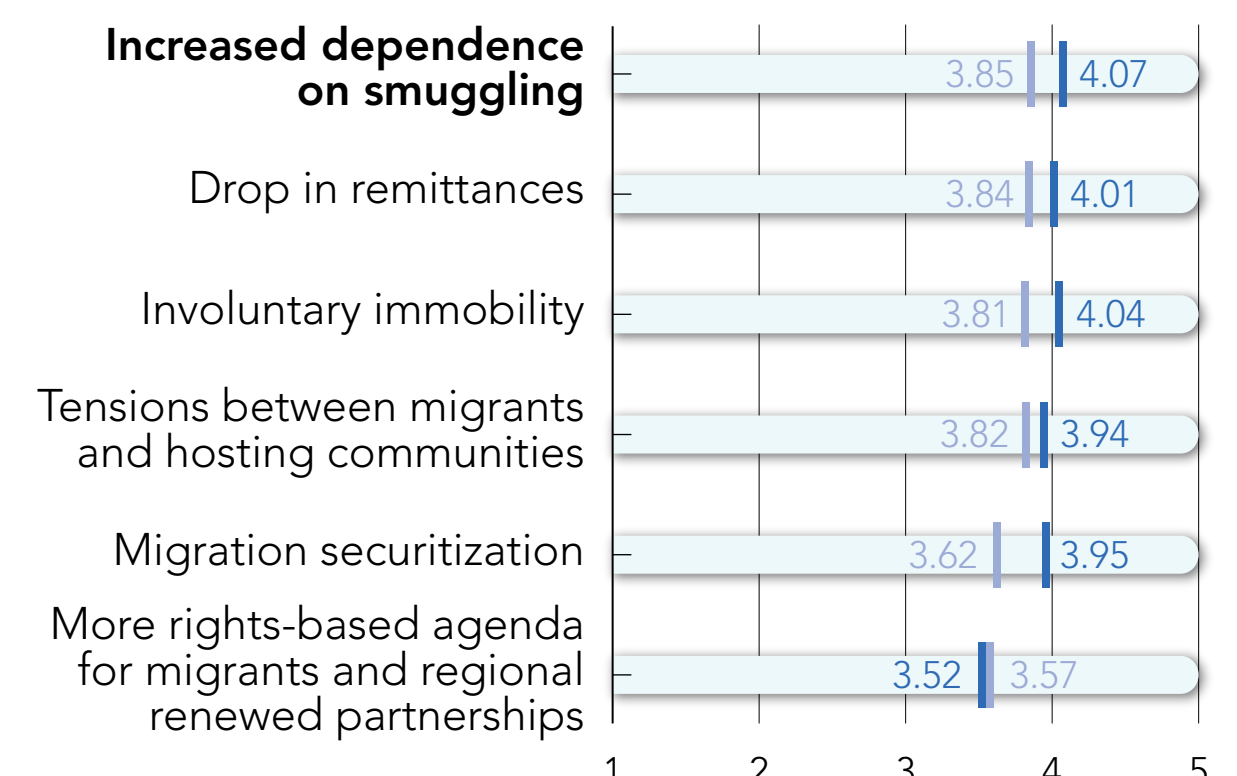

Towards more equal societies in the South Mediterranean

South Mediterranean countries (SMCs) respondents | EU respondents

What is the main challenge while dealing with gender equality?

% of total responses

What is the main challenge while promoting active youth citizenship?

% of total responses

To what extent has Covid-19 impacted the following migration-related elements?

Mean (1-very low to 5-very high)

In order to overcome those challenges, to what extent should the EU-SMCs cooperation prioritise...

Mean (1-very low to 5-very high)

% of total responses

% of total responses