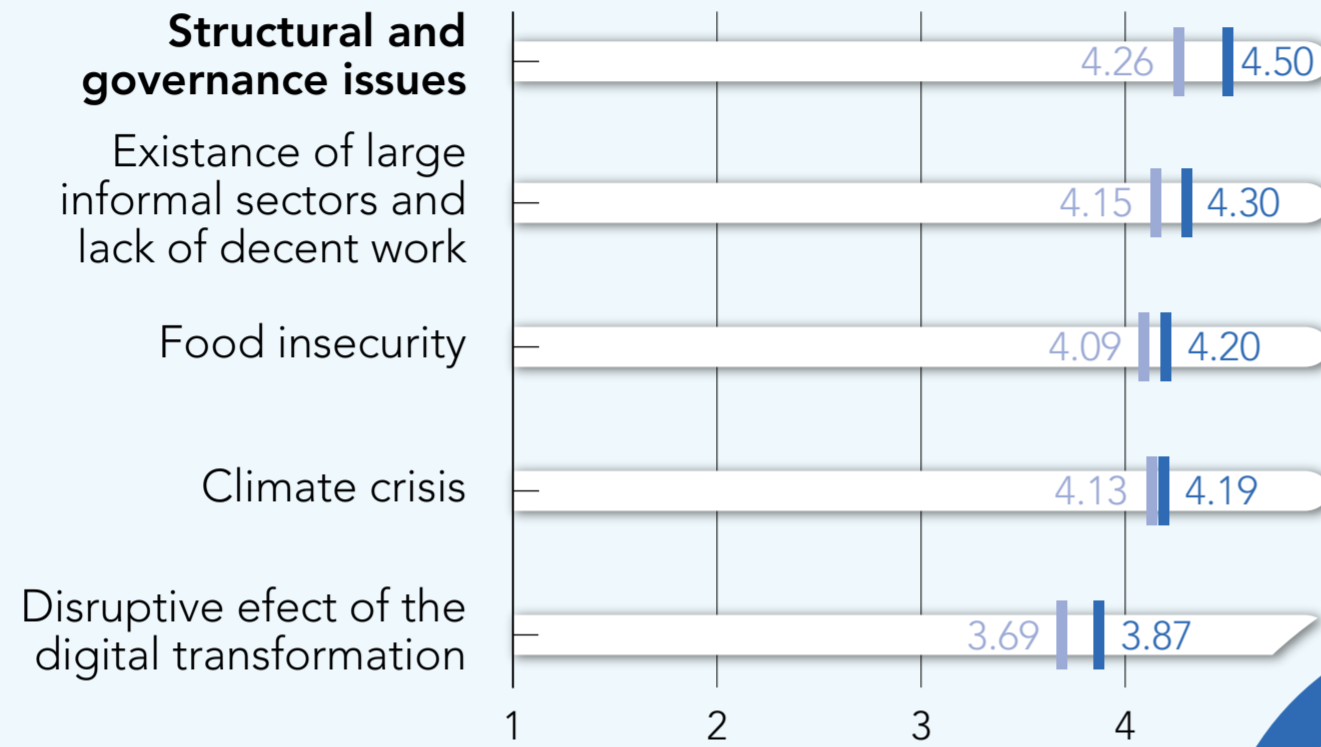

# Social Justice and Inclusiveness in the South Mediterranean

South Mediterranean countries (SMCs) respondents | EU respondents

## Which factors affect socio-economic inclusiveness? Mean (1-very low to 5-very high)

## To what extent has Covid-19 increased inequalities and broadened the socio-economic gap? Mean (1-very low to 5-very high)