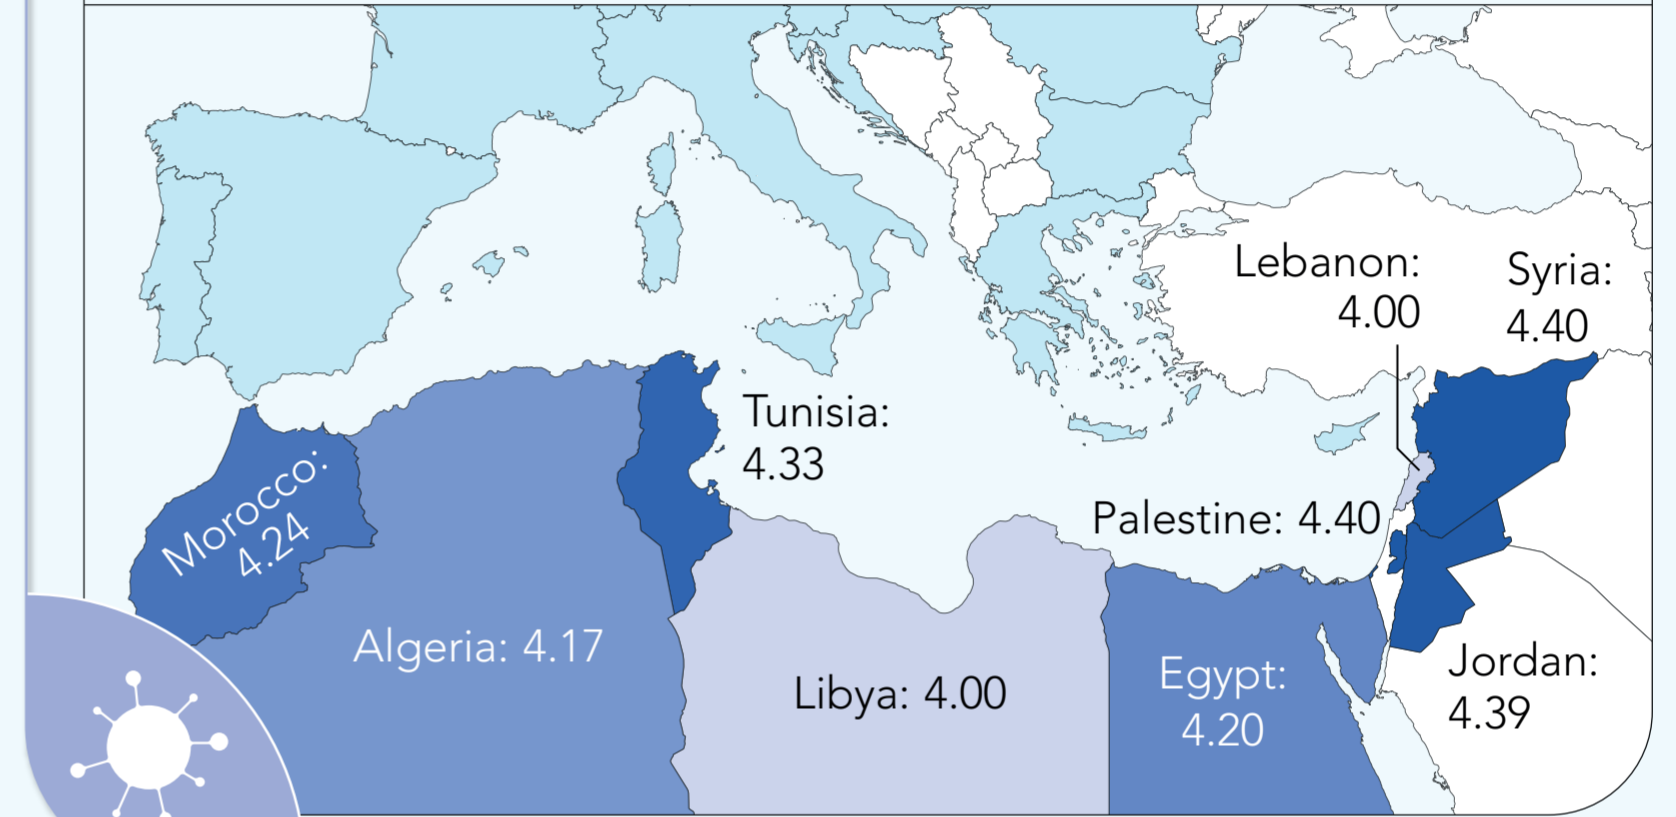

# Social Justice and Inclusiveness in the South Mediterranean

South Mediterranean countries (SMCs) respondents | EU respondents

## Which factors affect socio-economic inclusiveness? Mean (1-very low to 5-very high)

## To what extent has Covid-19 increased inequalities and broadened the socio-economic gap? Mean (1-very low to 5-very high)