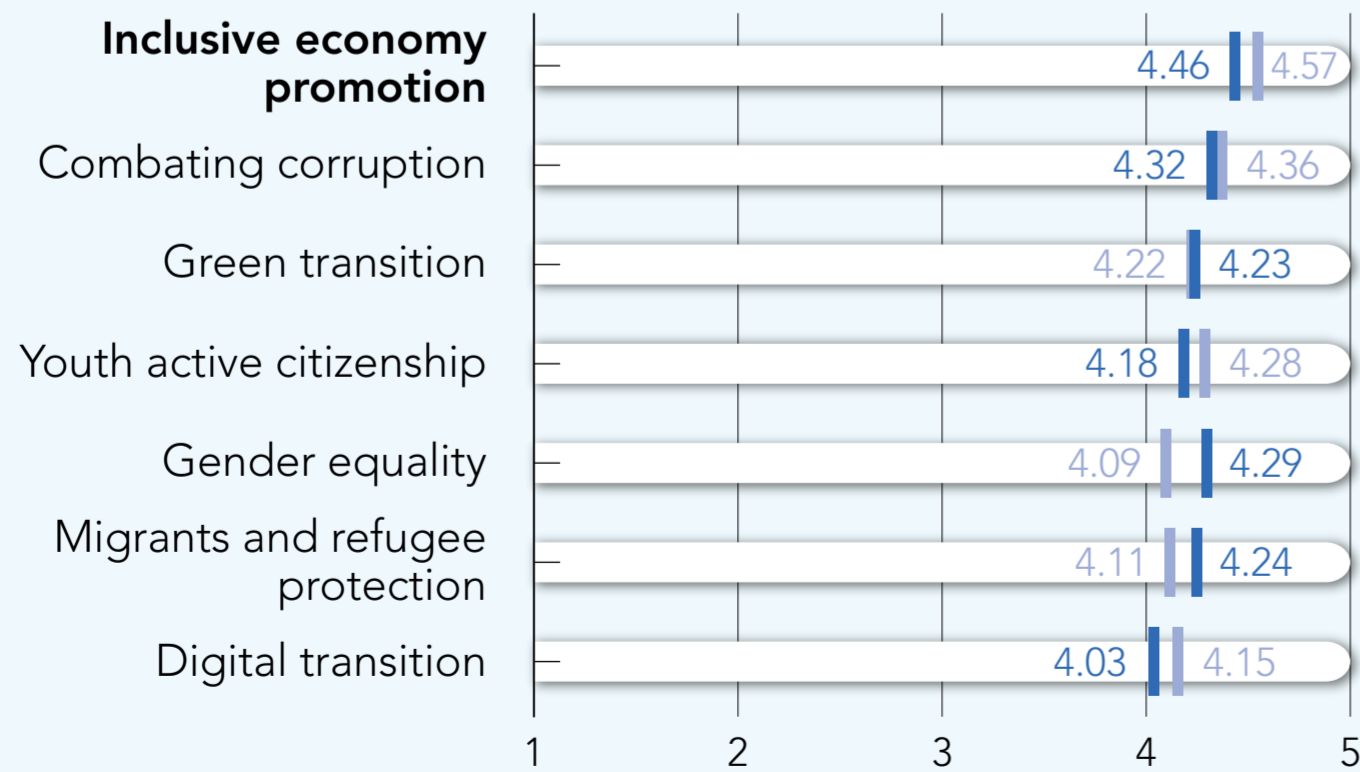

Which areas should be prioritized in EU-SMCs cooperation to overcome Covid-19 effects? Mean (1-very low to 5-very high)